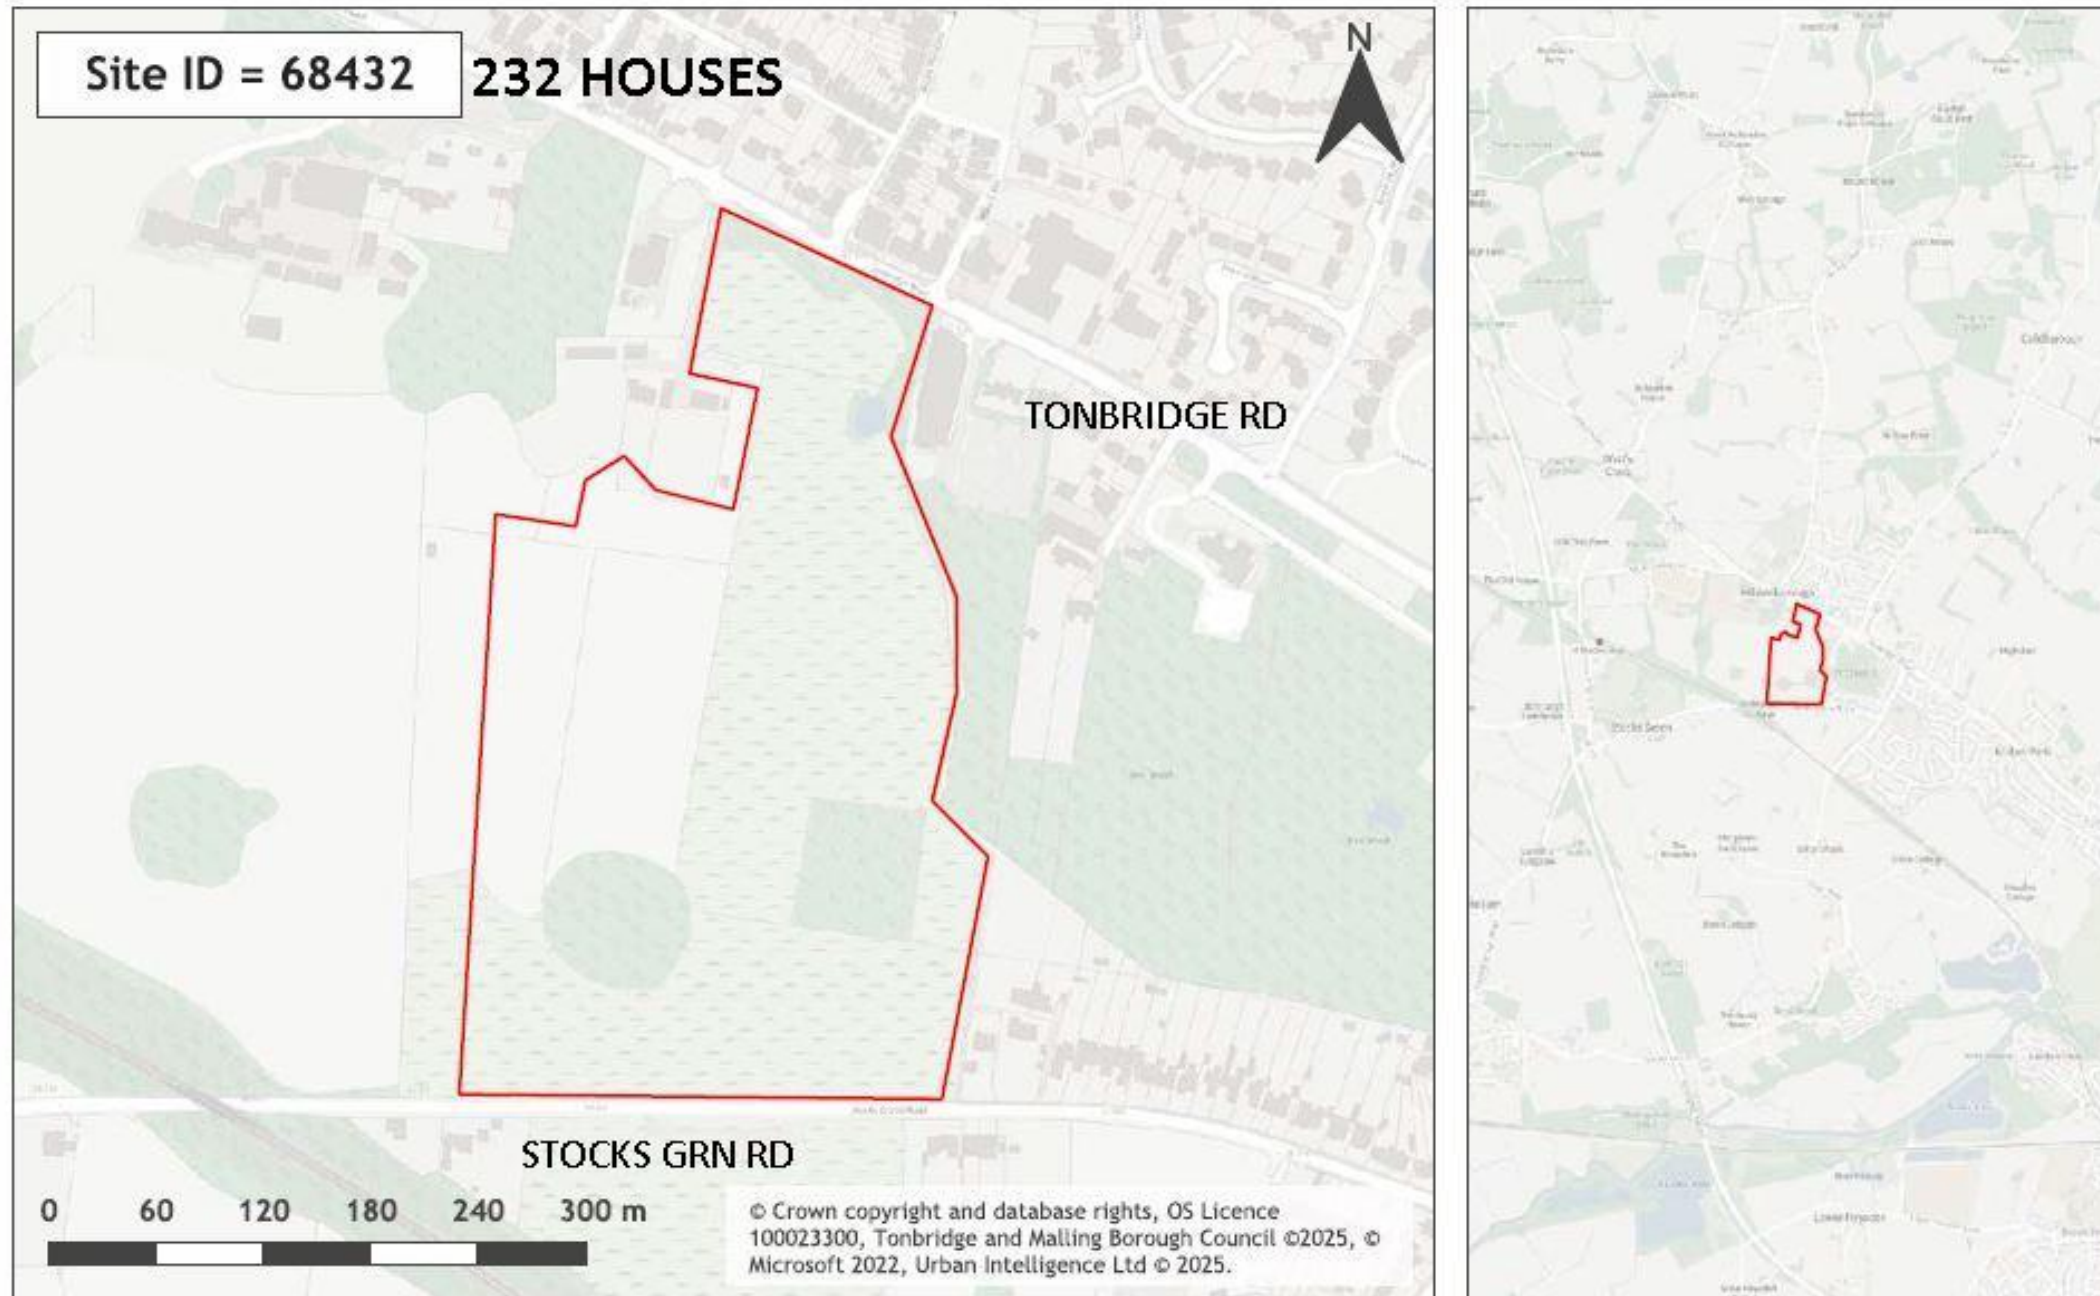

# What sites are allocated near us?

## LAA Site Summary - Yes

TMBC LAA Reference	68432
Site Address	Land between Tonbridge Road and Stocks Green Road, Hildenborough